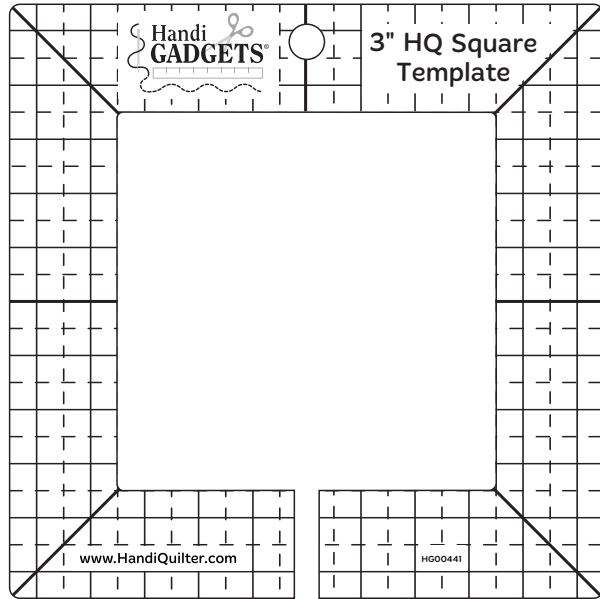

3" HQ Square Template

DESIGN IDEAS

Square Twice

Off-set squares

Facet

Watch the video tutorial at HandiQuilter.me/ruler-of-the-month/

©2018 Handi Quilter • www.HandiQuilter.com • 1-877-MY-QUILT

Square in a Square

Square Repeat

Half Square Blocks

Corner Pieces

Square Spinner