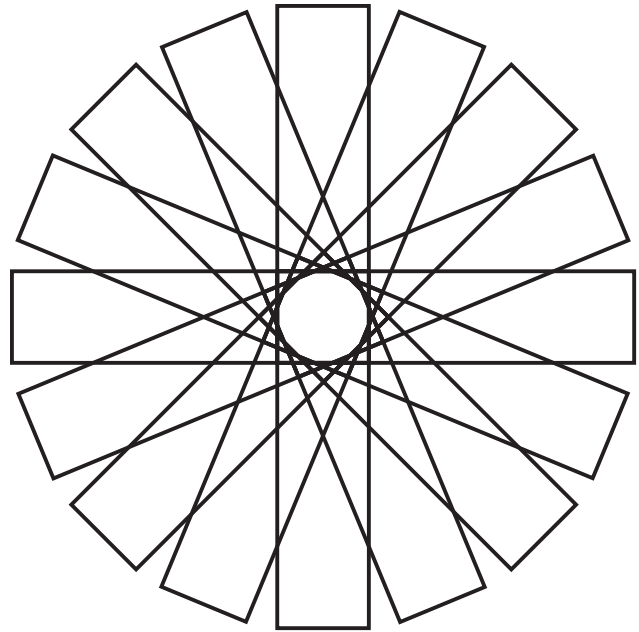

# 6" x ¼" HQ Line Grid Ruler

## DESIGN IDEAS

MAZES

CROSSHATCHING

PLUSES

PIANO KEYS

Watch the video tutorial at [HandiQuilter.me/ruler-of-the-month/](http://HandiQuilter.me/ruler-of-the-month/)

©2018 Handi Quilter • [www.HandiQuilter.com](http://www.HandiQuilter.com) • 1-877-MY-QUILT

6" x 1/4" HQ Line Grid Ruler • DESIGN IDEAS

NINE PATCH

FERRIS WHEEL

SPACED KEYS

STACK 'UM

Watch the video tutorial at [HandiQuilter.me/ruler-of-the-month/](http://HandiQuilter.me/ruler-of-the-month/)

©2018 Handi Quilter • [www.HandiQuilter.com](http://www.HandiQuilter.com) • 1-877-MY-QUILT