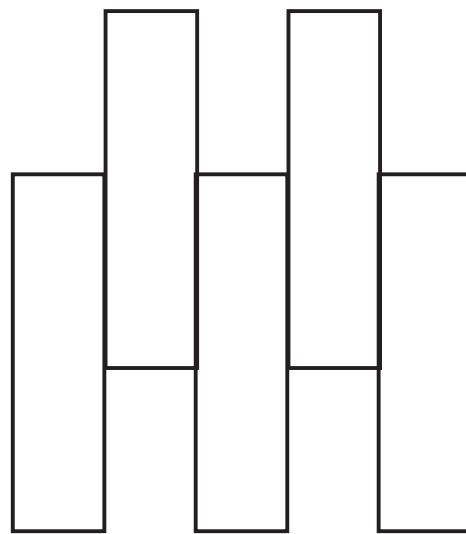

# 6" x ¼" HQ Line Grid Ruler

6" x 1/4" HQ Line Grid Ruler • DESIGN IDEAS

NINE PATCH

FERRIS WHEEL

SPACED KEYS

STACK 'UM

Watch the video tutorial at [HandiQuilter.me/ruler-of-the-month/](http://HandiQuilter.me/ruler-of-the-month/)

©2018 Handi Quilter • [www.HandiQuilter.com](http://www.HandiQuilter.com) • 1-877-MY-QUILT