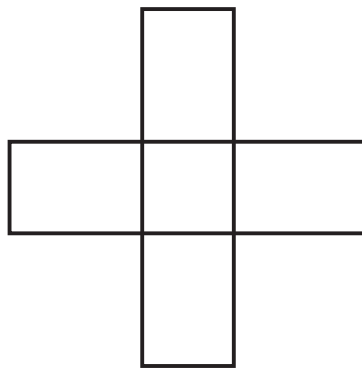

# 6" x ¼" HQ Line Grid Ruler

## DESIGN IDEAS

MAZES

CROSSHATCHING

PLUSES

PIANO KEYS

Watch the video tutorial at [HandiQuilter.me/ruler-of-the-month/](http://HandiQuilter.me/ruler-of-the-month/)

©2018 Handi Quilter • [www.HandiQuilter.com](http://www.HandiQuilter.com) • 1-877-MY-QUILT

6" x 1/4" HQ Line Grid Ruler • DESIGN IDEAS

NINE PATCH

FERRIS WHEEL

SPACED KEYS

STACK 'UM

Watch the video tutorial at [HandiQuilter.me/ruler-of-the-month/](http://HandiQuilter.me/ruler-of-the-month/)

©2018 Handi Quilter • [www.HandiQuilter.com](http://www.HandiQuilter.com) • 1-877-MY-QUILT