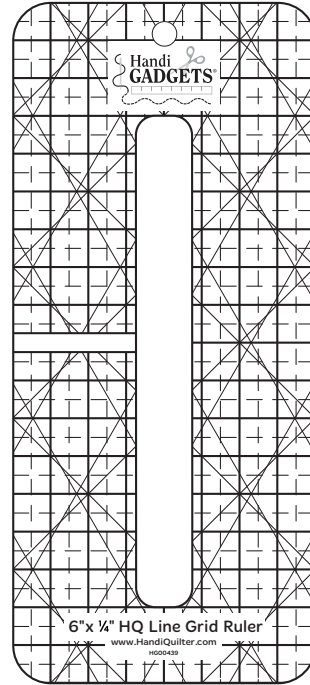

CROSSHATCHING