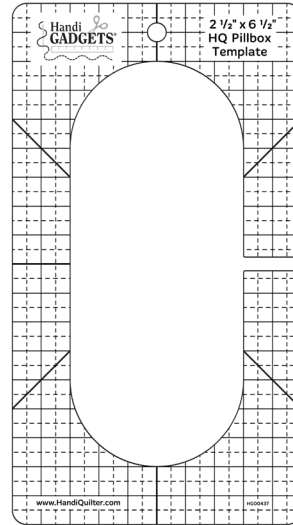

2½" x 6½" HQ Pillbox Template

DESIGN IDEAS

PILLBOX ECHO

PILLBOX RIDGE

PILLBOX FLOWER

WAVE FILL

LINE FILL

Watch the video tutorial at HandiQuilter.me/ruler-of-the-month/