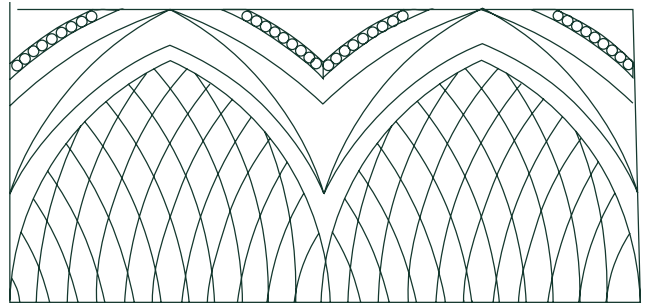

HQ Curved Crosshatch Template

DESIGN IDEAS*

Part# HG00476

**CURVED CROSSHATCH
DIAMOND STYLE**

CURVES AND MORE CURVES

CURVED CROSSHATCH

CURVED CROSSHATCH IN A SQUARE