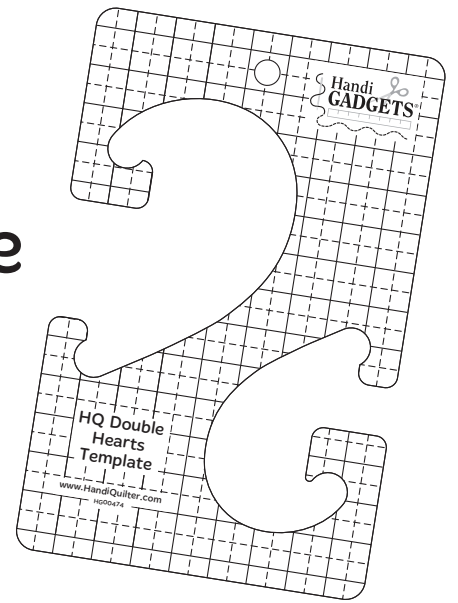

HQ Double Hearts Template

DESIGN IDEAS*

Part# HG00474

HEARTS

HALF-HEART FLOWER PETAL

CLOSED HEART PETALS

HEART FEATHERS

HALF HEART SPINE

HEART BORDER OVERLAP