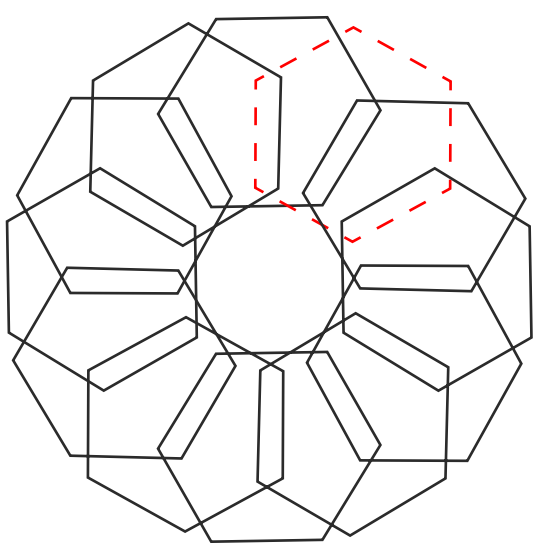

HQ HEXIE 1 1/2" TEMPLATE

DESIGN IDEAS*

Part# HG00473

HEXIE FOUR STAR

HEXIE WITH CONTINUOUS CURVE

HEXIE DAISY

HEXIE IN A ROW

HQ HEXIE 1 1/2" TEMPLATE

DESIGN IDEAS*

Part# HG00473

HEXIE RING

HEXIE RING 12

HEXIE DIAMOND ROW

HEXIE JOINED